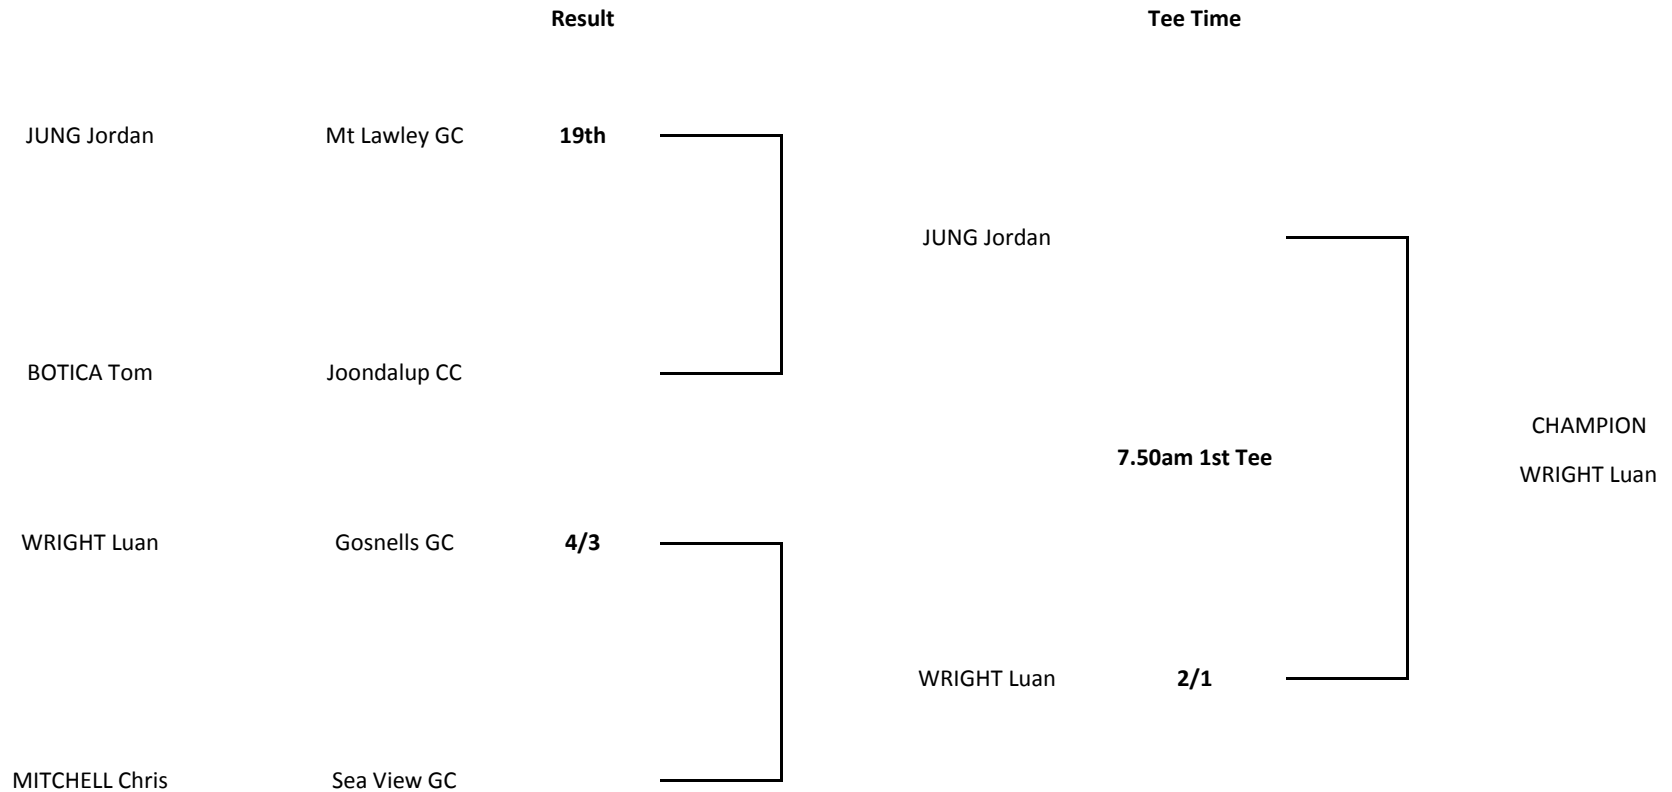

2014 JUNIOR MATCH PLAY TOURNAMENT

DIVISION THREE PLATE

SEMI FINALS @ Kwinana
Tee Time from 12:00 noon

FINAL @ Nedlands
Tee Time from 7:20 am

To be played Handicap Match Play. All finals are to be played over 18 holes with extra holes played until a result is achieved. Presentations for the Plate winners will occur once all Plate results are in with the Championship Presentations to occur later once all results are in. Players are encouraged to stay around for the conclusion of their presentations.

2014 JUNIOR MATCH PLAY TOURNAMENT

DIVISION FOUR PLATE

SEMI FINALS @ Kwinana
Tee Time from 12:00 noon

FINAL @ Nedlands
Tee Time from 7:20 am

To be played Handicap Match Play. All finals are to be played over 18 holes with extra holes played until a result is achieved. Presentations for the Plate winners will occur once all Plate results are in with the Championship Presentations to occur later once all results are in. Players are encouraged to stay around for the conclusion of their presentations.

2014 JUNIOR MATCH PLAY TOURNAMENT

DIVISION FIVE PLATE

SEMI FINALS @ Kwinana
Tee Time from 12:00 noon

FINAL @ Nedlands
Tee Time from 7:20 am

To be played Handicap Match Play. All finals are to be played over 18 holes with extra holes played until a result is achieved. Presentations for the Plate winners will occur once all Plate results are in with the Championship Presentations to occur later once all results are in. Players are encouraged to stay around for the conclusion of their presentations.