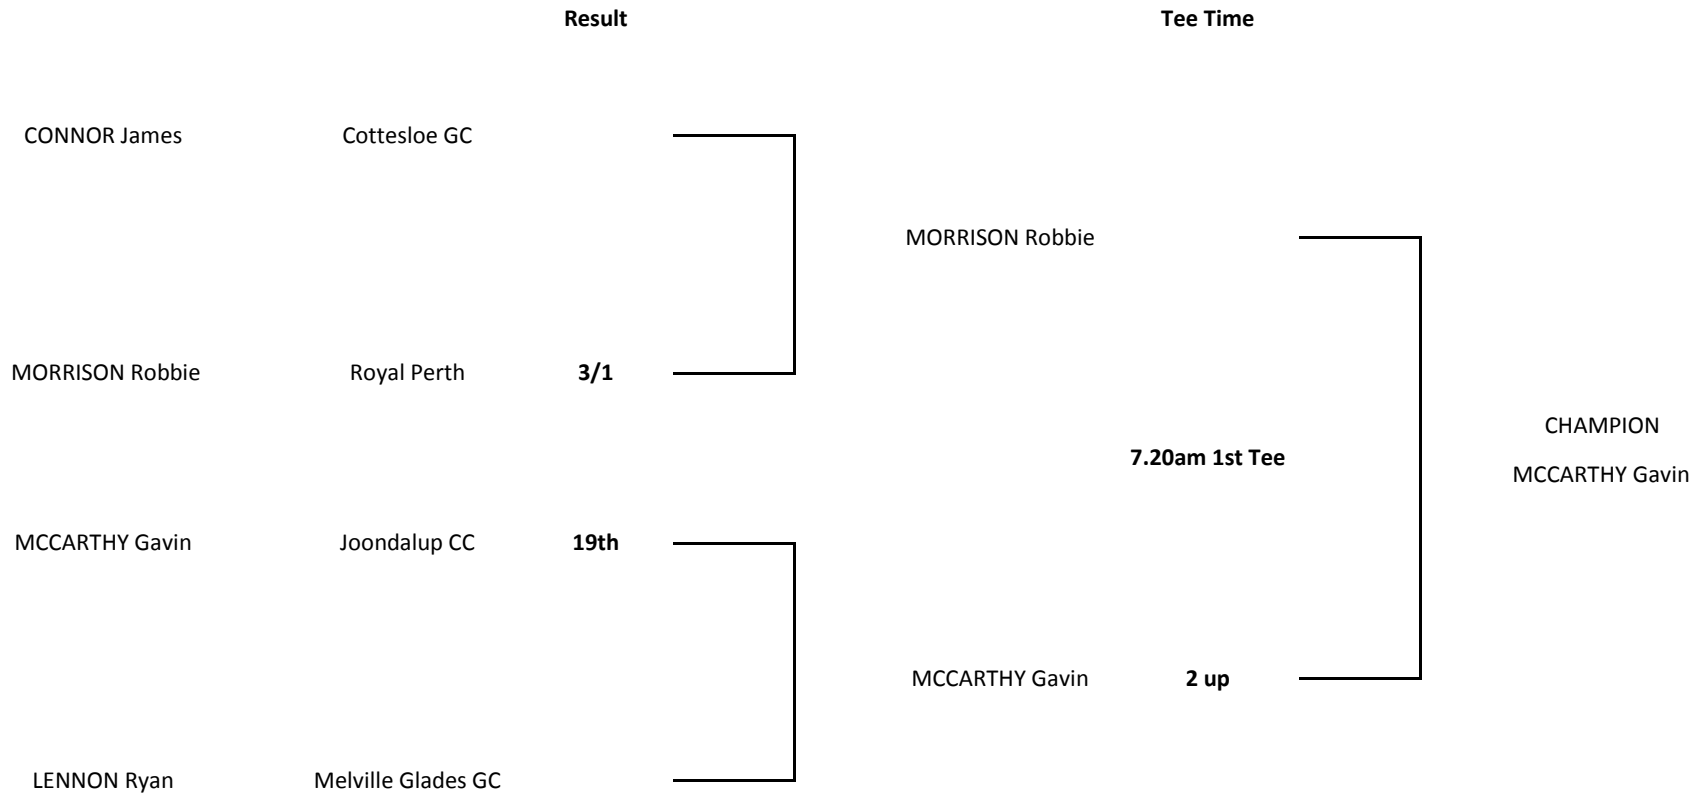

ROUND ONE @ Melville Glades

SEMI FINALS @ Kwinana

FINAL @ Nedlands
Tee Time from 7:20 am

SEED			Result		Result		Tee Time	
1	GARNER-DART Georgia	Lake Karrinyup	W/O	}	GARNER-DART Georgia	}		
8	AWAKAMI POIAKA-DEWES Sakur	Mount Lawley						
4	SUAREZ Narelle	Melville Glades	19th	}	SUAREZ Narelle	19th	}	
5	TEASDALE Abbie	Melville Glades						
3	UTAMA Isabell	Royal Fremantle	5/4	}	UTAMA Isabell	1 up	}	
6	WEIDMANN Aleisha	Melville Glades GC						
2	HOFMAN Sasha	Gosnells GC		}	COHEN Eve		}	
7	COHEN Eve	Cottesloe GC	3/2					
							8.44am 1st Tee	CHAMPION
								UTAMA Isabell

Division 2 girls will be played 'handicap match play'.
All finals are played over 18 holes with extra holes being played until a result is achieved.

2014 JUNIOR MATCH PLAY TOURNAMENT

DIVISION ONE PLATE

SEMI FINALS @ Kwinana
Tee Time from 12:00 noon

FINAL @ Nedlands
Tee Time from 7:20 am

To be played off the Stick. All finals are to be played over 18 holes with extra holes played until a result is achieved. Presentations for the Plate winners will occur once all Plate results are in with the Championship Presentations to occur later once all results are in. Players are encouraged to stay around for the conclusion of their presentations.