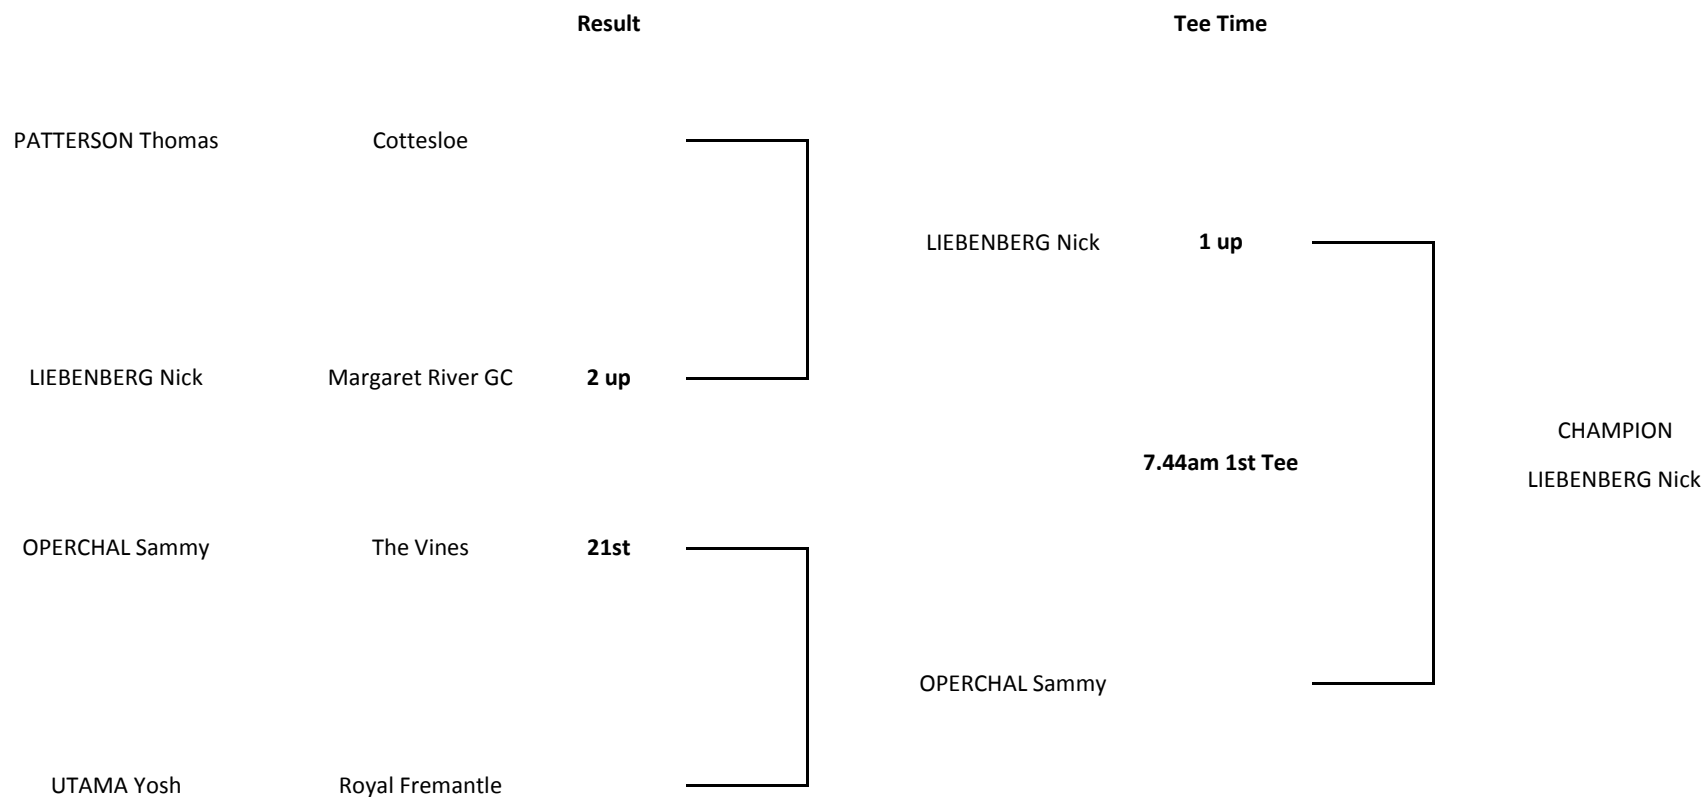

2014 JUNIOR MATCH PLAY TOURNAMENT

DIVISION FOUR PLATE

SEMI FINALS @ Kwinana
Tee Time from 12:00 noon

FINAL @ Nedlands
Tee Time from 7:20 am

To be played Handicap Match Play. All finals are to be played over 18 holes with extra holes played until a result is achieved. Presentations for the Plate winners will occur once all Plate results are in with the Championship Presentations to occur later once all results are in. Players are encouraged to stay around for the conclusion of their presentations.