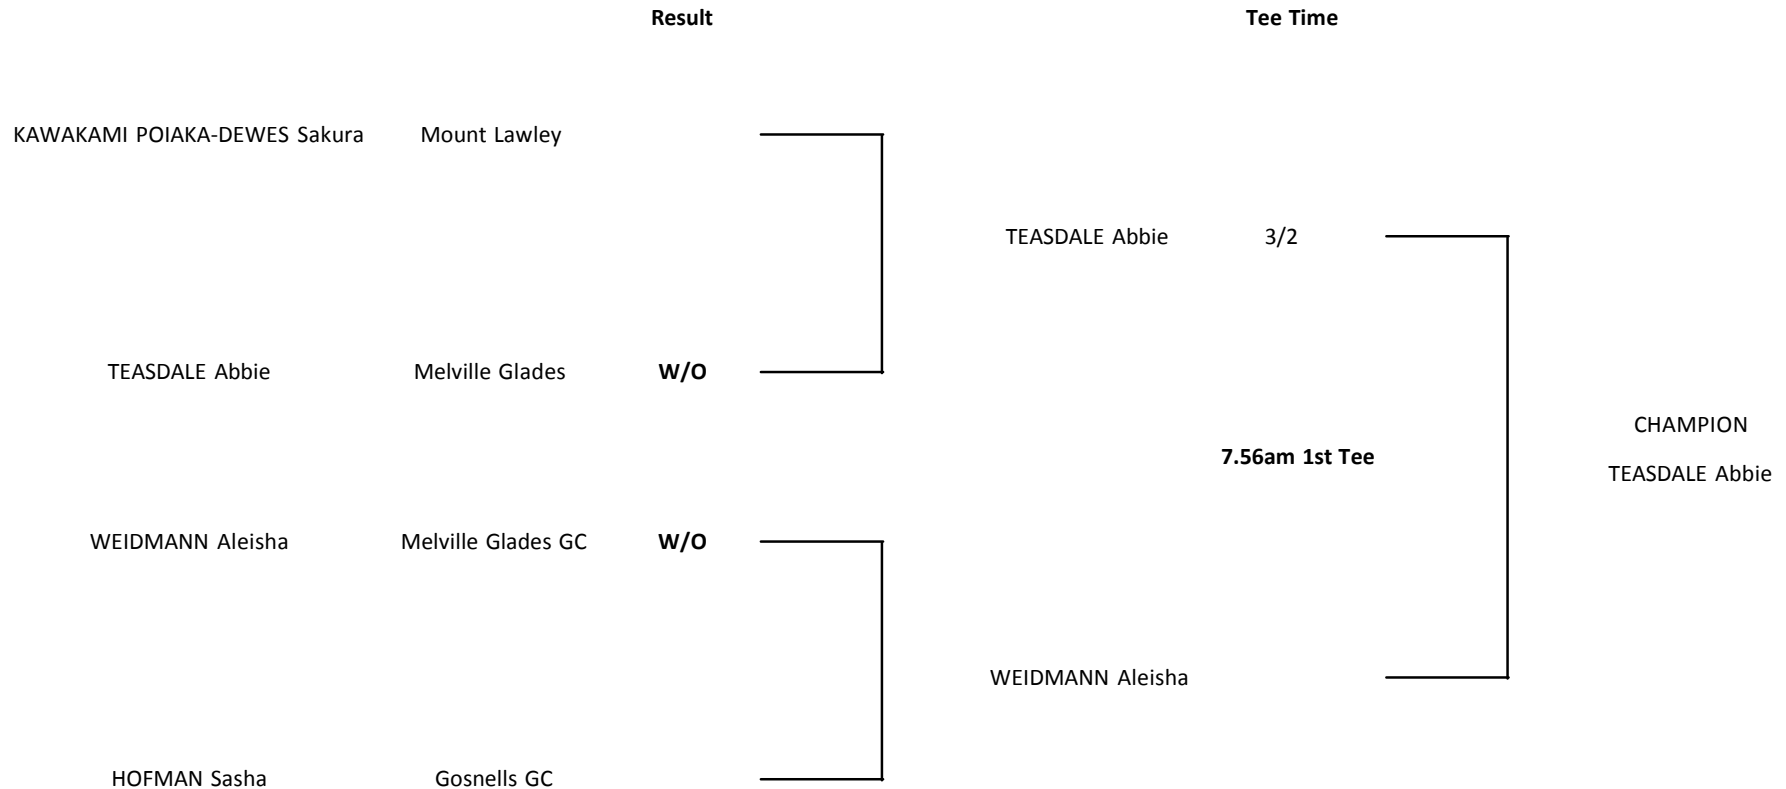

GOLF WESTERN AUSTRALIA (INC)

GIRLS - DIVISION ONE PLATE

SEMI FINALS @ Kwinana
Tee Time from 12:00 noon

FINAL @ Nedlands
Tee Time from 7:20 am

To be played Handicap Match Play. All finals are to be played over 18 holes with extra holes played until a result is achieved. Presentations for the Plate winners will occur once all Plate results are in with the Championship Presentations to occur later once all results are in. Players are encouraged to stay around for the conclusion of their presentations.

GOLF WESTERN AUSTRALIA (INC)

GIRLS - DIVISION TWO PLATE

SEMI FINALS @ Kwinana
Tee Time from 12:00 noon

FINAL @ Nedlands
Tee Time from 7:20 am

To be played Handicap Match Play. All finals are to be played over 18 holes with extra holes played until a result is achieved. Presentations for the Plate winners will occur once all Plate results are in with the Championship Presentations to occur later once all results are in. Players are encouraged to stay around for the conclusion of their presentations.