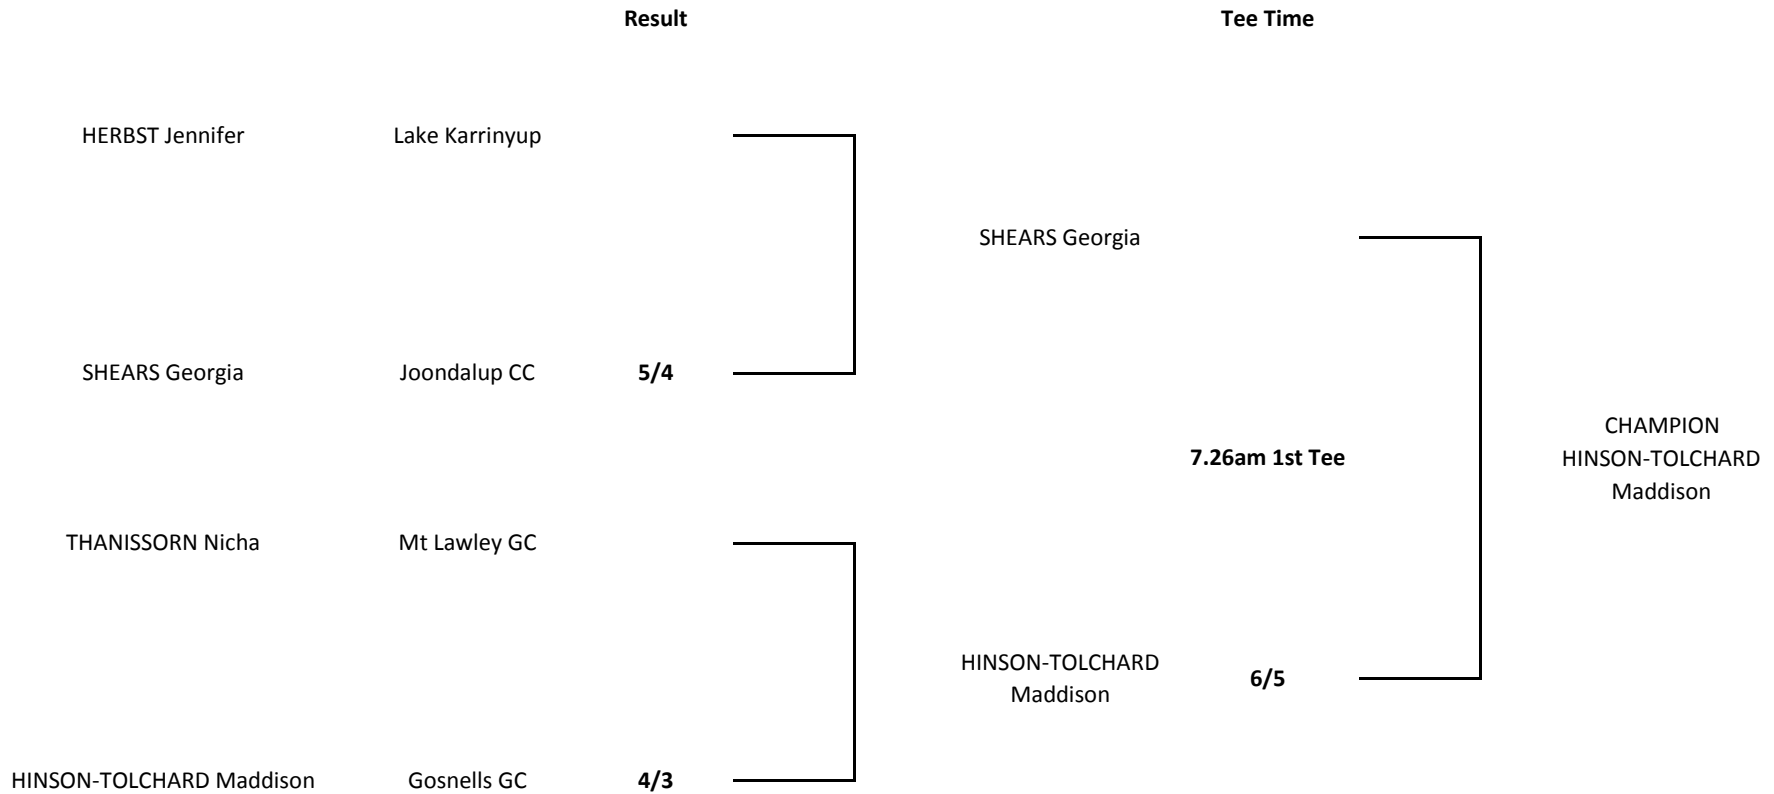

2014 JUNIOR MATCH PLAY TOURNAMENT

DIVISION FIVE PLATE

SEMI FINALS @ Kwinana
Tee Time from 12:00 noon

FINAL @ Nedlands
Tee Time from 7:20 am

To be played Handicap Match Play. All finals are to be played over 18 holes with extra holes played until a result is achieved. Presentations for the Plate winners will occur once all Plate results are in with the Championship Presentations to occur later once all results are in. Players are encouraged to stay around for the conclusion of their presentations.

2014 JUNIOR MATCH PLAY TOURNAMENT

DIVISION SIX PLATE

SEMI FINALS @ Kwinana
Tee Time from 12:00 noon

FINAL @ Nedlands
Tee Time from 7:20 am

To be played Handicap Match Play. All finals are to be played over 18 holes with extra holes played until a result is achieved. Presentations for the Plate winners will occur once all Plate results are in with the Championship Presentations to occur later once all results are in. Players are encouraged to stay around for the conclusion of their presentations.

GOLF WESTERN AUSTRALIA (INC)

GIRLS - DIVISION ONE PLATE

SEMI FINALS @ Kwinana
Tee Time from 12:00 noon

FINAL @ Nedlands
Tee Time from 7:20 am

To be played Handicap Match Play. All finals are to be played over 18 holes with extra holes played until a result is achieved. Presentations for the Plate winners will occur once all Plate results are in with the Championship Presentations to occur later once all results are in. Players are encouraged to stay around for the conclusion of their presentations.