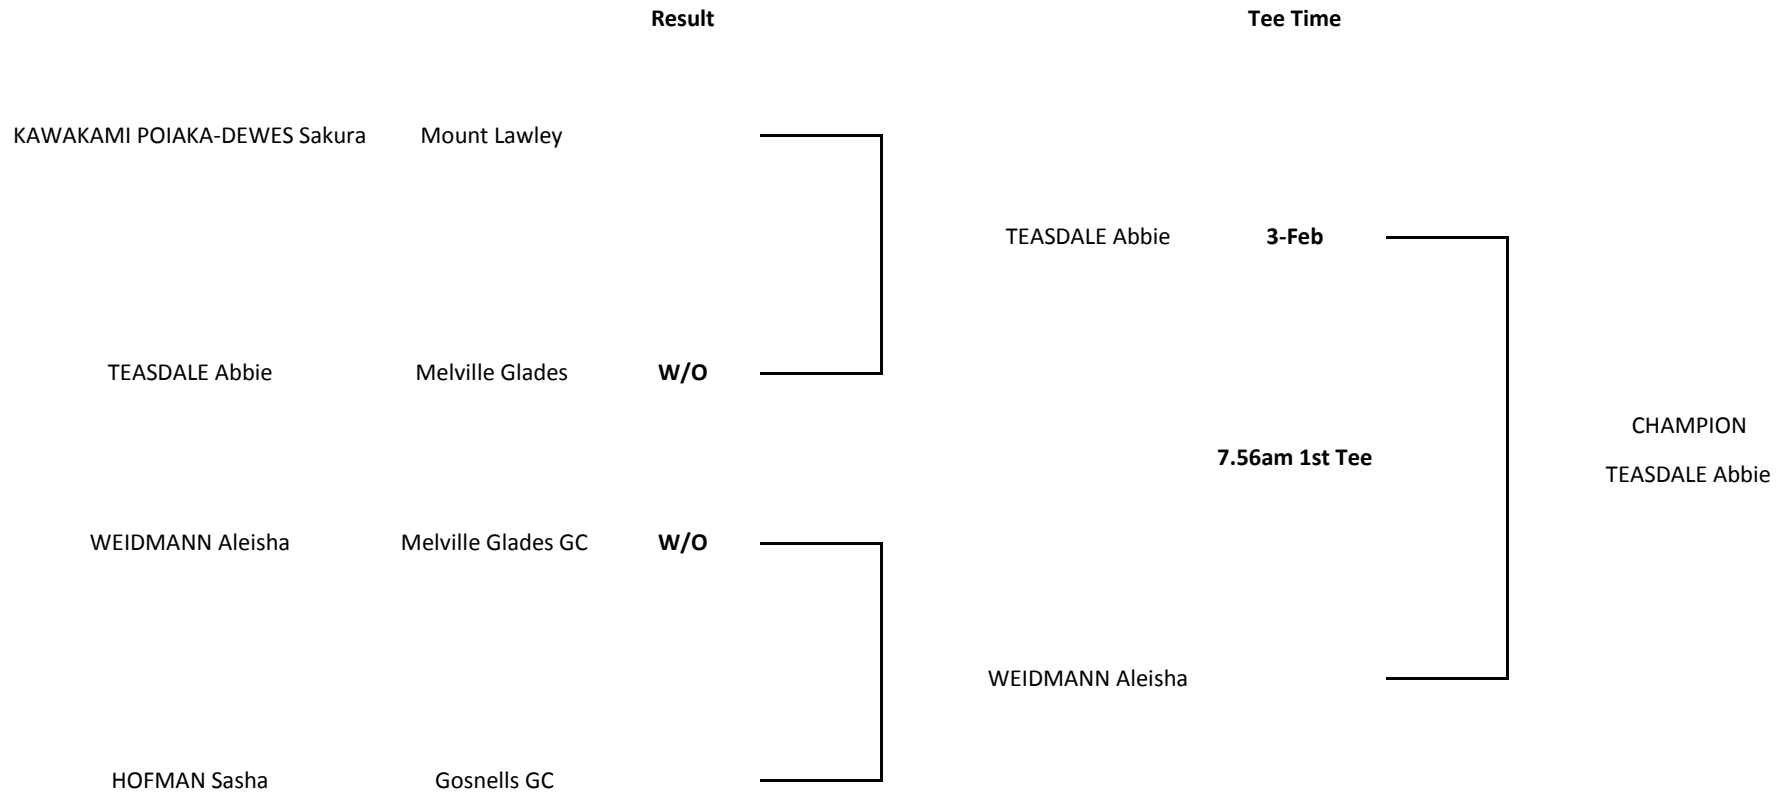

GOLF WESTERN AUSTRALIA (INC)

GIRLS - DIVISION ONE PLATE

SEMI FINALS @ Kwinana
Tee Time from 12:00 noon

FINAL @ Nedlands
Tee Time from 7:20 am

To be played Handicap Match Play. All finals are to be played over 18 holes with extra holes played until a result is achieved. Presentations for the Plate winners will occur once all Plate results are in with the Championship Presentations to occur later once all results are in. Players are encouraged to stay around for the conclusion of their presentations.

GOLF WESTERN AUSTRALIA (INC)

GIRLS - DIVISION TWO PLATE

SEMI FINALS @ Kwinana
Tee Time from 12:00 noon

FINAL @ Nedlands
Tee Time from 7:20 am

To be played Handicap Match Play. All finals are to be played over 18 holes with extra holes played until a result is achieved. Presentations for the Plate winners will occur once all Plate results are in with the Championship Presentations to occur later once all results are in. Players are encouraged to stay around for the conclusion of their presentations.