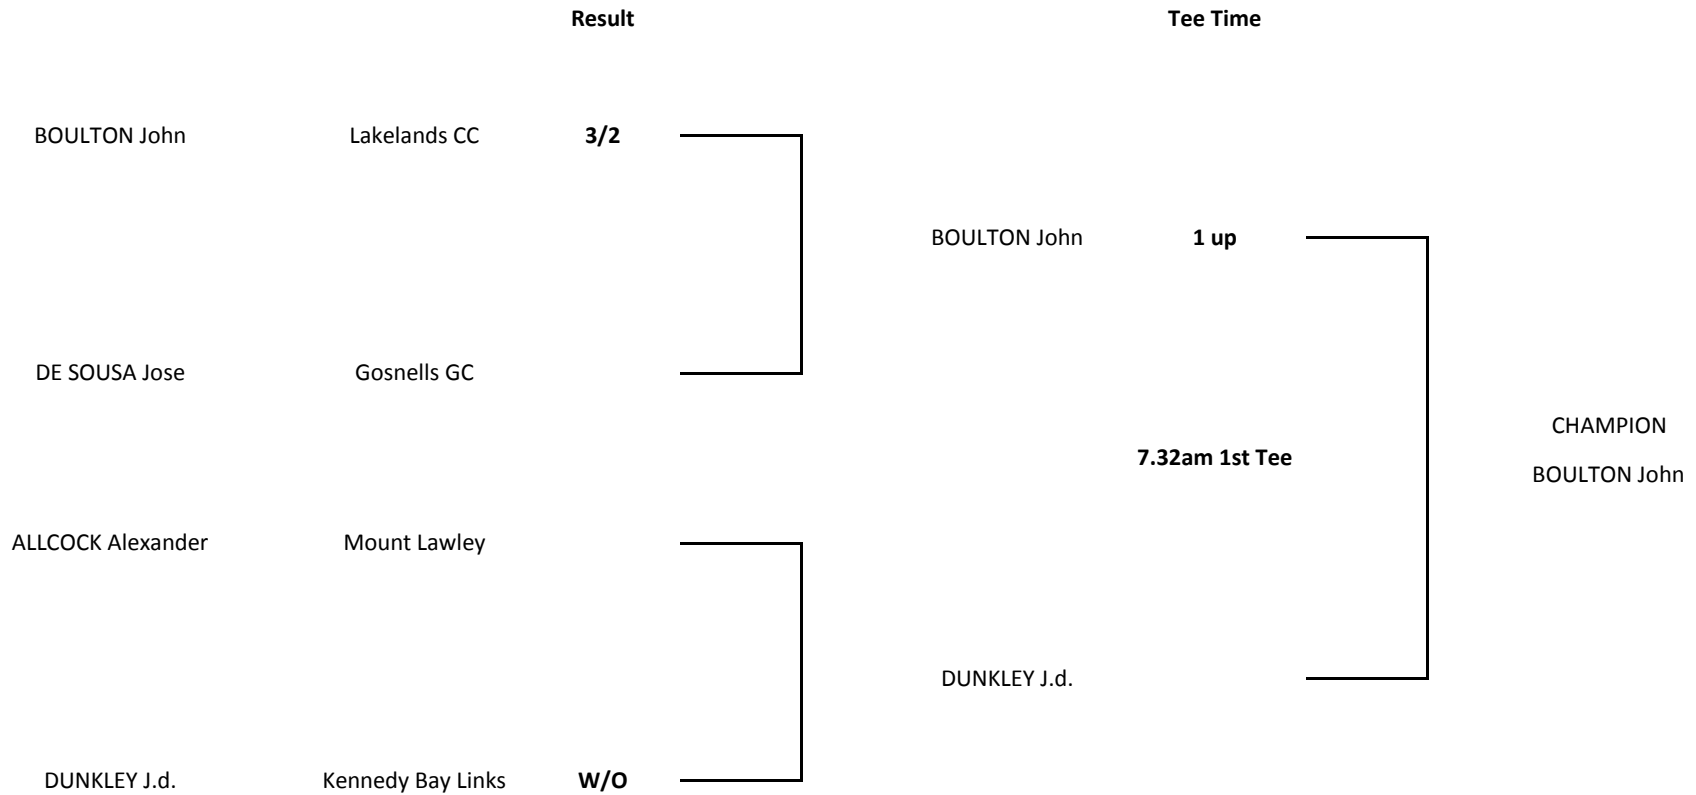

FINAL @ Nedlands
Tee Time from 7:20 am

To be played off the Stick. All finals are to be played over 18 holes with extra holes played until a result is achieved. Presentations for the Plate winners will occur once all Plate results are in with the Championship Presentations to occur later once all results are in. Players are encouraged to stay around for the conclusion of their presentations.

2014 JUNIOR MATCH PLAY TOURNAMENT

DIVISION TWO PLATE

SEMI FINALS @ Kwinana
Tee Time from 12:00 noon

FINAL @ Nedlands
Tee Time from 7:20 am

To be played off the Stick. All finals are to be played over 18 holes with extra holes played until a result is achieved. Presentations for the Plate winners will occur once all Plate results are in with the Championship Presentations to occur later once all results are in. Players are encouraged to stay around for the conclusion of their presentations.