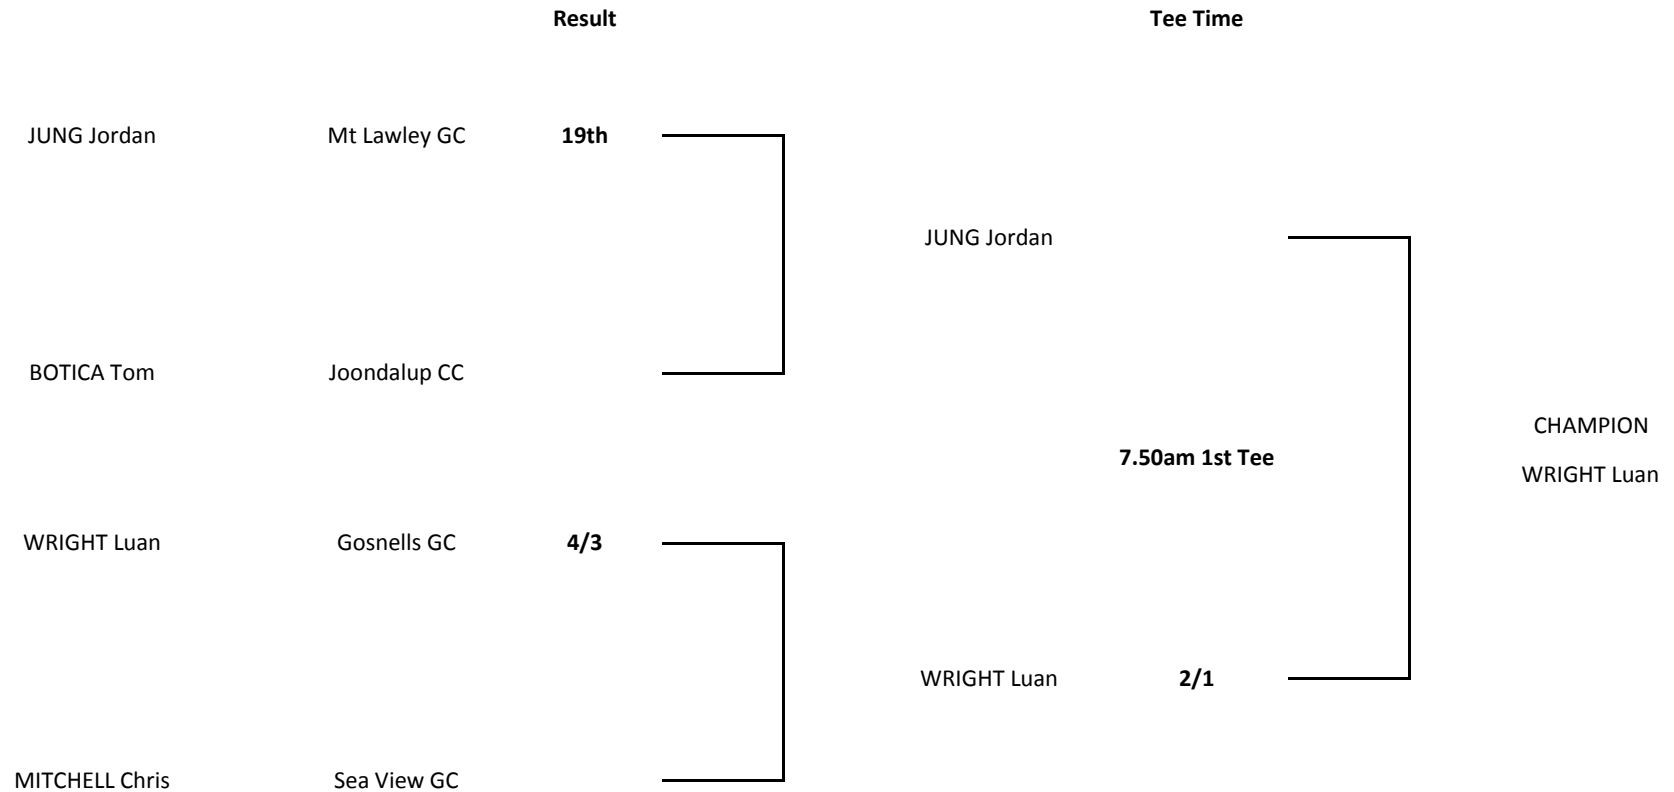

2014 JUNIOR MATCH PLAY TOURNAMENT

DIVISION THREE PLATE

SEMI FINALS @ Kwinana
Tee Time from 12:00 noon

FINAL @ Nedlands
Tee Time from 7:20 am

To be played Handicap Match Play. All finals are to be played over 18 holes with extra holes played until a result is achieved. Presentations for the Plate winners will occur once all Plate results are in with the Championship Presentations to occur later once all results are in. Players are encouraged to stay around for the conclusion of their presentations.

2014 JUNIOR MATCH PLAY TOURNAMENT

DIVISION FOUR PLATE

SEMI FINALS @ Kwinana
Tee Time from 12:00 noon

FINAL @ Nedlands
Tee Time from 7:20 am

To be played Handicap Match Play. All finals are to be played over 18 holes with extra holes played until a result is achieved. Presentations for the Plate winners will occur once all Plate results are in with the Championship Presentations to occur later once all results are in. Players are encouraged to stay around for the conclusion of their presentations.

2014 JUNIOR MATCH PLAY TOURNAMENT

DIVISION FIVE PLATE

SEMI FINALS @ Kwinana
Tee Time from 12:00 noon

FINAL @ Nedlands
Tee Time from 7:20 am

To be played Handicap Match Play. All finals are to be played over 18 holes with extra holes played until a result is achieved. Presentations for the Plate winners will occur once all Plate results are in with the Championship Presentations to occur later once all results are in. Players are encouraged to stay around for the conclusion of their presentations.