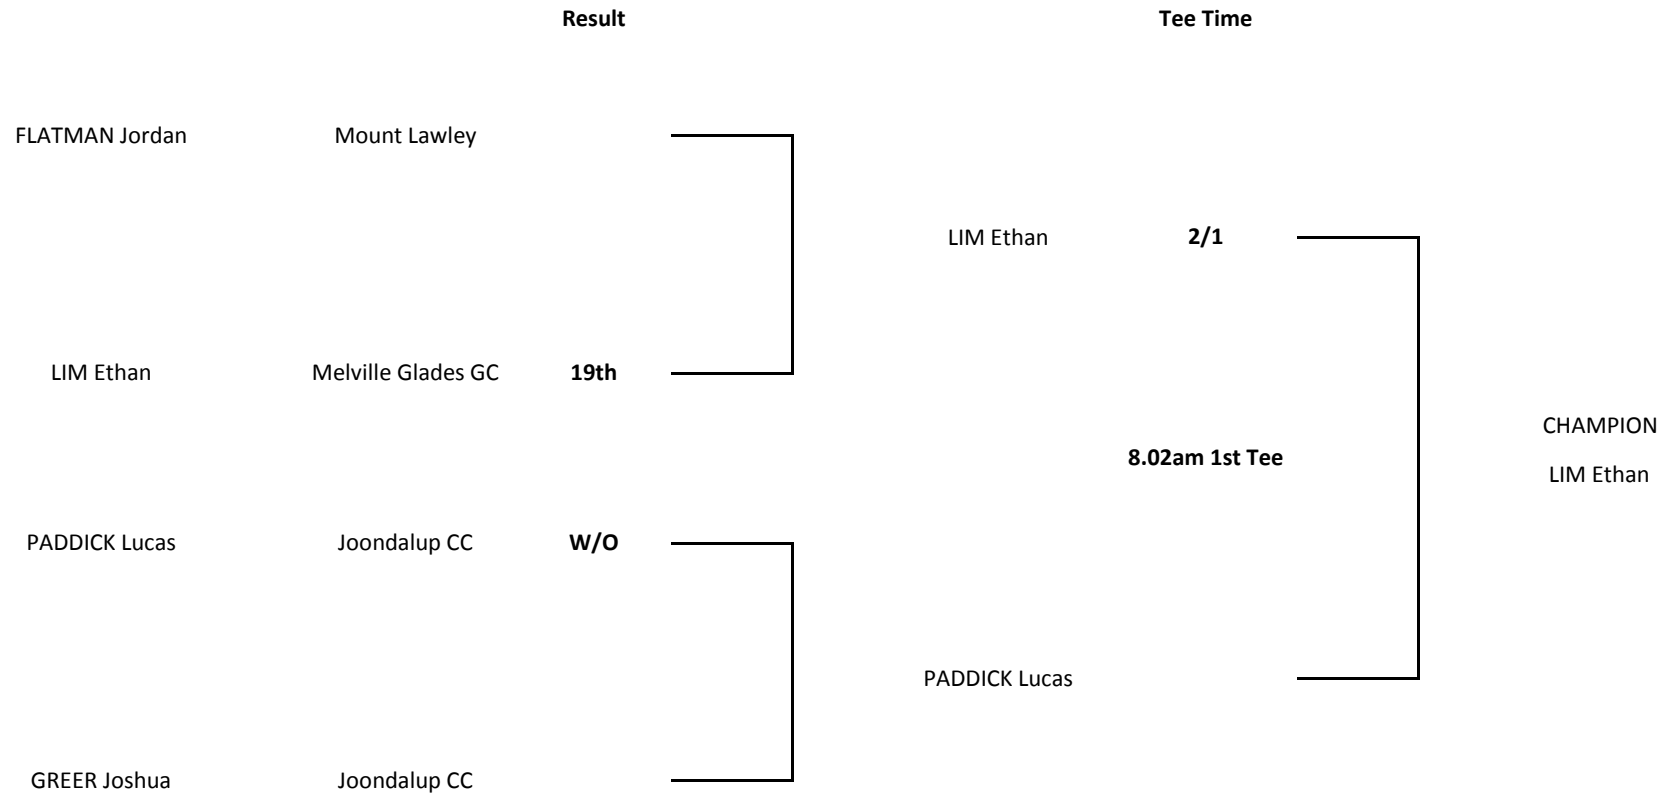

2014 JUNIOR MATCH PLAY TOURNAMENT

DIVISION FOUR PLATE

SEMI FINALS @ Kwinana
Tee Time from 12:00 noon

FINAL @ Nedlands
Tee Time from 7:20 am

To be played Handicap Match Play. All finals are to be played over 18 holes with extra holes played until a result is achieved. Presentations for the Plate winners will occur once all Plate results are in with the Championship Presentations to occur later once all results are in. Players are encouraged to stay around for the conclusion of their presentations.

2014 JUNIOR MATCH PLAY TOURNAMENT

DIVISION FIVE PLATE

SEMI FINALS @ Kwinana
Tee Time from 12:00 noon

FINAL @ Nedlands
Tee Time from 7:20 am

To be played Handicap Match Play. All finals are to be played over 18 holes with extra holes played until a result is achieved. Presentations for the Plate winners will occur once all Plate results are in with the Championship Presentations to occur later once all results are in. Players are encouraged to stay around for the conclusion of their presentations.

2014 JUNIOR MATCH PLAY TOURNAMENT

DIVISION SIX PLATE

SEMI FINALS @ Kwinana
Tee Time from 12:00 noon

FINAL @ Nedlands
Tee Time from 7:20 am

To be played Handicap Match Play. All finals are to be played over 18 holes with extra holes played until a result is achieved. Presentations for the Plate winners will occur once all Plate results are in with the Championship Presentations to occur later once all results are in. Players are encouraged to stay around for the conclusion of their presentations.