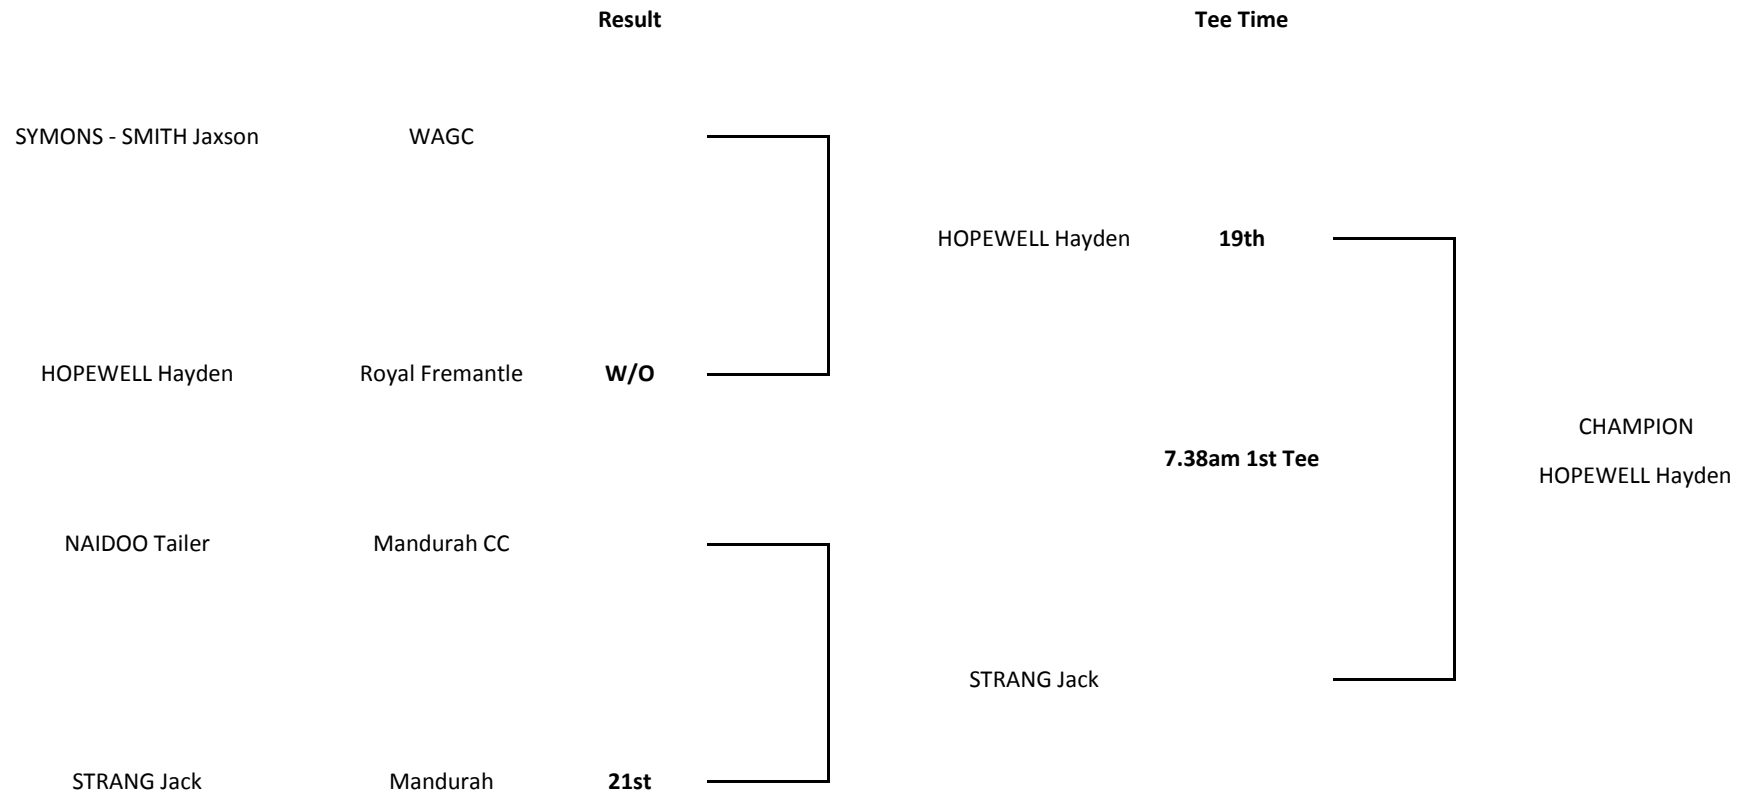

FINAL @ Nedlands
Tee Time from 7:20 am

To be played off the Stick. All finals are to be played over 18 holes with extra holes played until a result is achieved. Presentations for the Plate winners will occur once all Plate results are in with the Championship Presentations to occur later once all results are in. Players are encouraged to stay around for the conclusion of their presentations.

2014 JUNIOR MATCH PLAY TOURNAMENT

DIVISION TWO PLATE

SEMI FINALS @ Kwinana
Tee Time from 12:00 noon

FINAL @ Nedlands
Tee Time from 7:20 am

To be played off the Stick. All finals are to be played over 18 holes with extra holes played until a result is achieved. Presentations for the Plate winners will occur once all Plate results are in with the Championship Presentations to occur later once all results are in. Players are encouraged to stay around for the conclusion of their presentations.

2014 JUNIOR MATCH PLAY TOURNAMENT

DIVISION THREE PLATE

SEMI FINALS @ Kwinana
Tee Time from 12:00 noon

FINAL @ Nedlands
Tee Time from 7:20 am

To be played Handicap Match Play. All finals are to be played over 18 holes with extra holes played until a result is achieved. Presentations for the Plate winners will occur once all Plate results are in with the Championship Presentations to occur later once all results are in. Players are encouraged to stay around for the conclusion of their presentations.